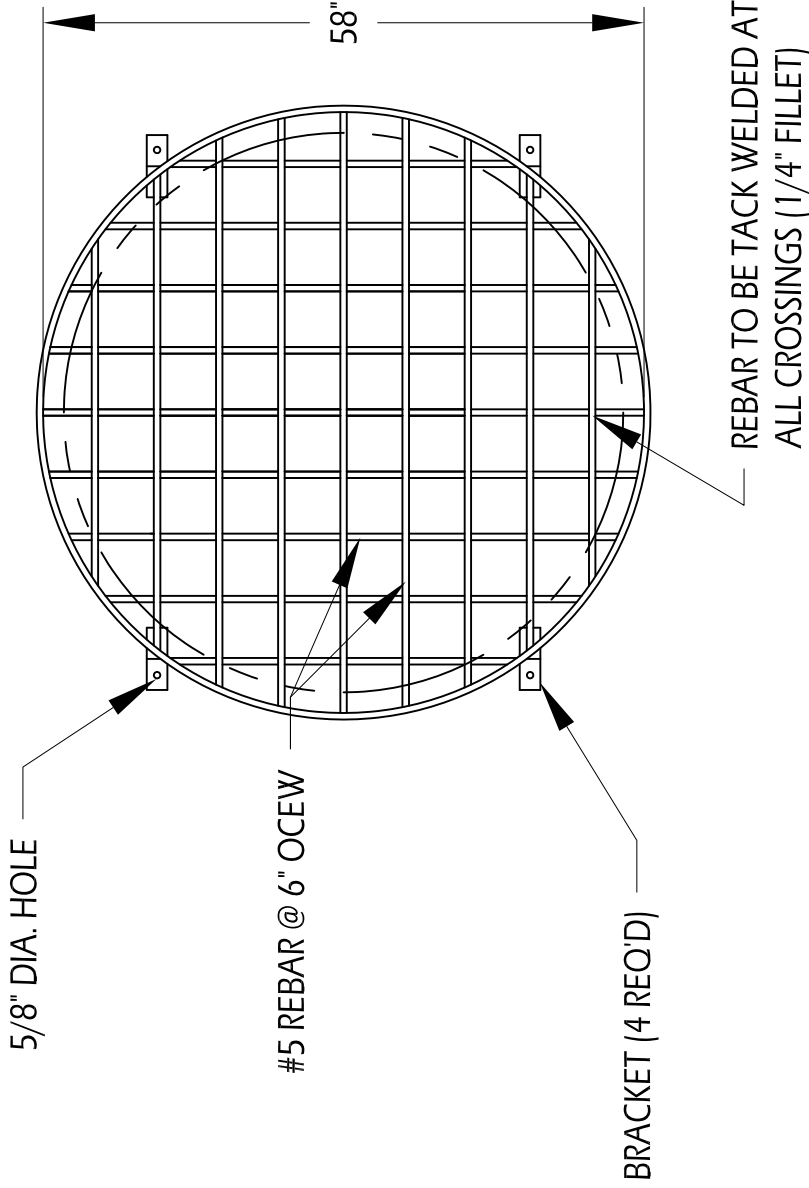

# GALVANIZED SAFETY GRATE FOR 42" HEADWALL

SECTION VIEW

FRONT VIEW

Drawn by:	TAK
Date:	9/14/07
Scale:	n/a
Sheet	1 of 1

**Galvanized Safety Grate**  
**42" RCP Headwall**

7415 Diley Road  
Canal Winchester, OH 43110  
Phone (614) 837-8444  
Fax (614) 837-1198