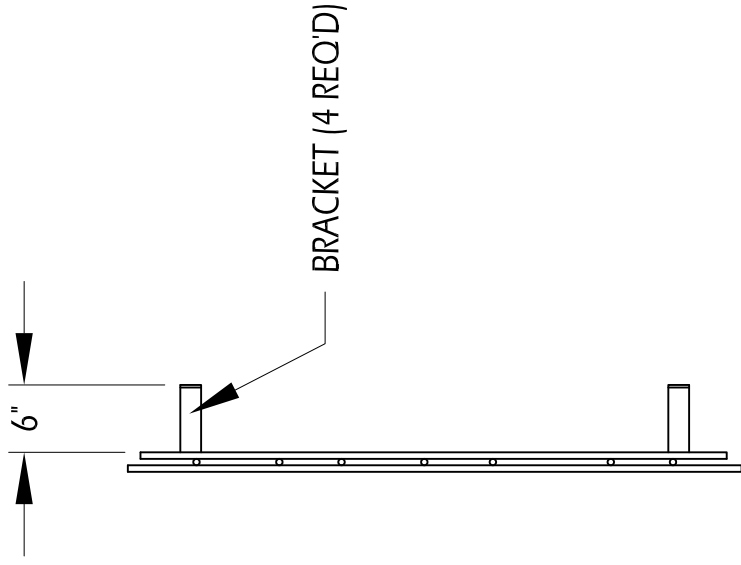

# GALVANIZED SAFETY GRATE FOR 42" HEADWALL

SECTION VIEW

FRONT VIEW

Drawn by:	TAK
Date:	9/14/07
Scale:	n/a
Sheet	1 of 1

**Galvanized Safety Grate**  
**42" RCP Headwall**

7415 Diley Road  
Canal Winchester, OH 43110  
Phone (614) 837-8444  
Fax (614) 837-1198